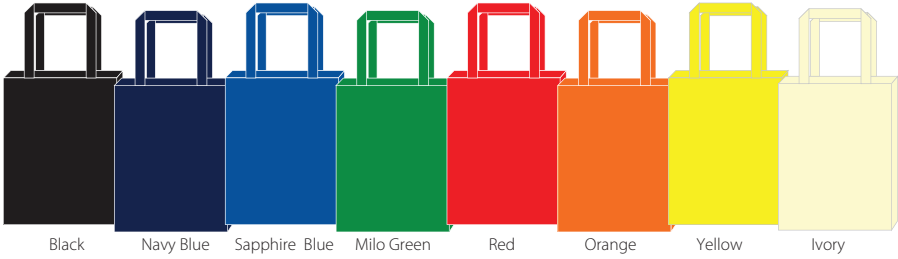

MESUMA

(106139-M)

ECO REUSABLE BAG
CATALOGUE

2019/20

CONTENT

Non Woven Bag	1-16
<hr/>	
Canvas / Cotton Bag	17-20
<hr/>	
Jute Bag	21-23
<hr/>	
600D Polyester	21
<hr/>	
Wool Felt	24
<hr/>	

NON-WOVEN BAG

A4