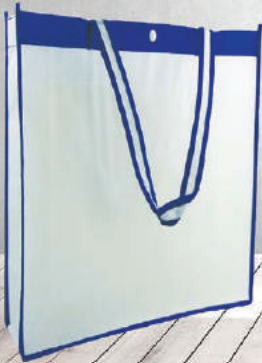

White & Red

White & Pink

White & Orange

Beige & Brown

SM13

Non-Woven Bag

Material : Non Woven 100gsm

Size : 40cm(width) X 33cm(height) X 10cm(depth)