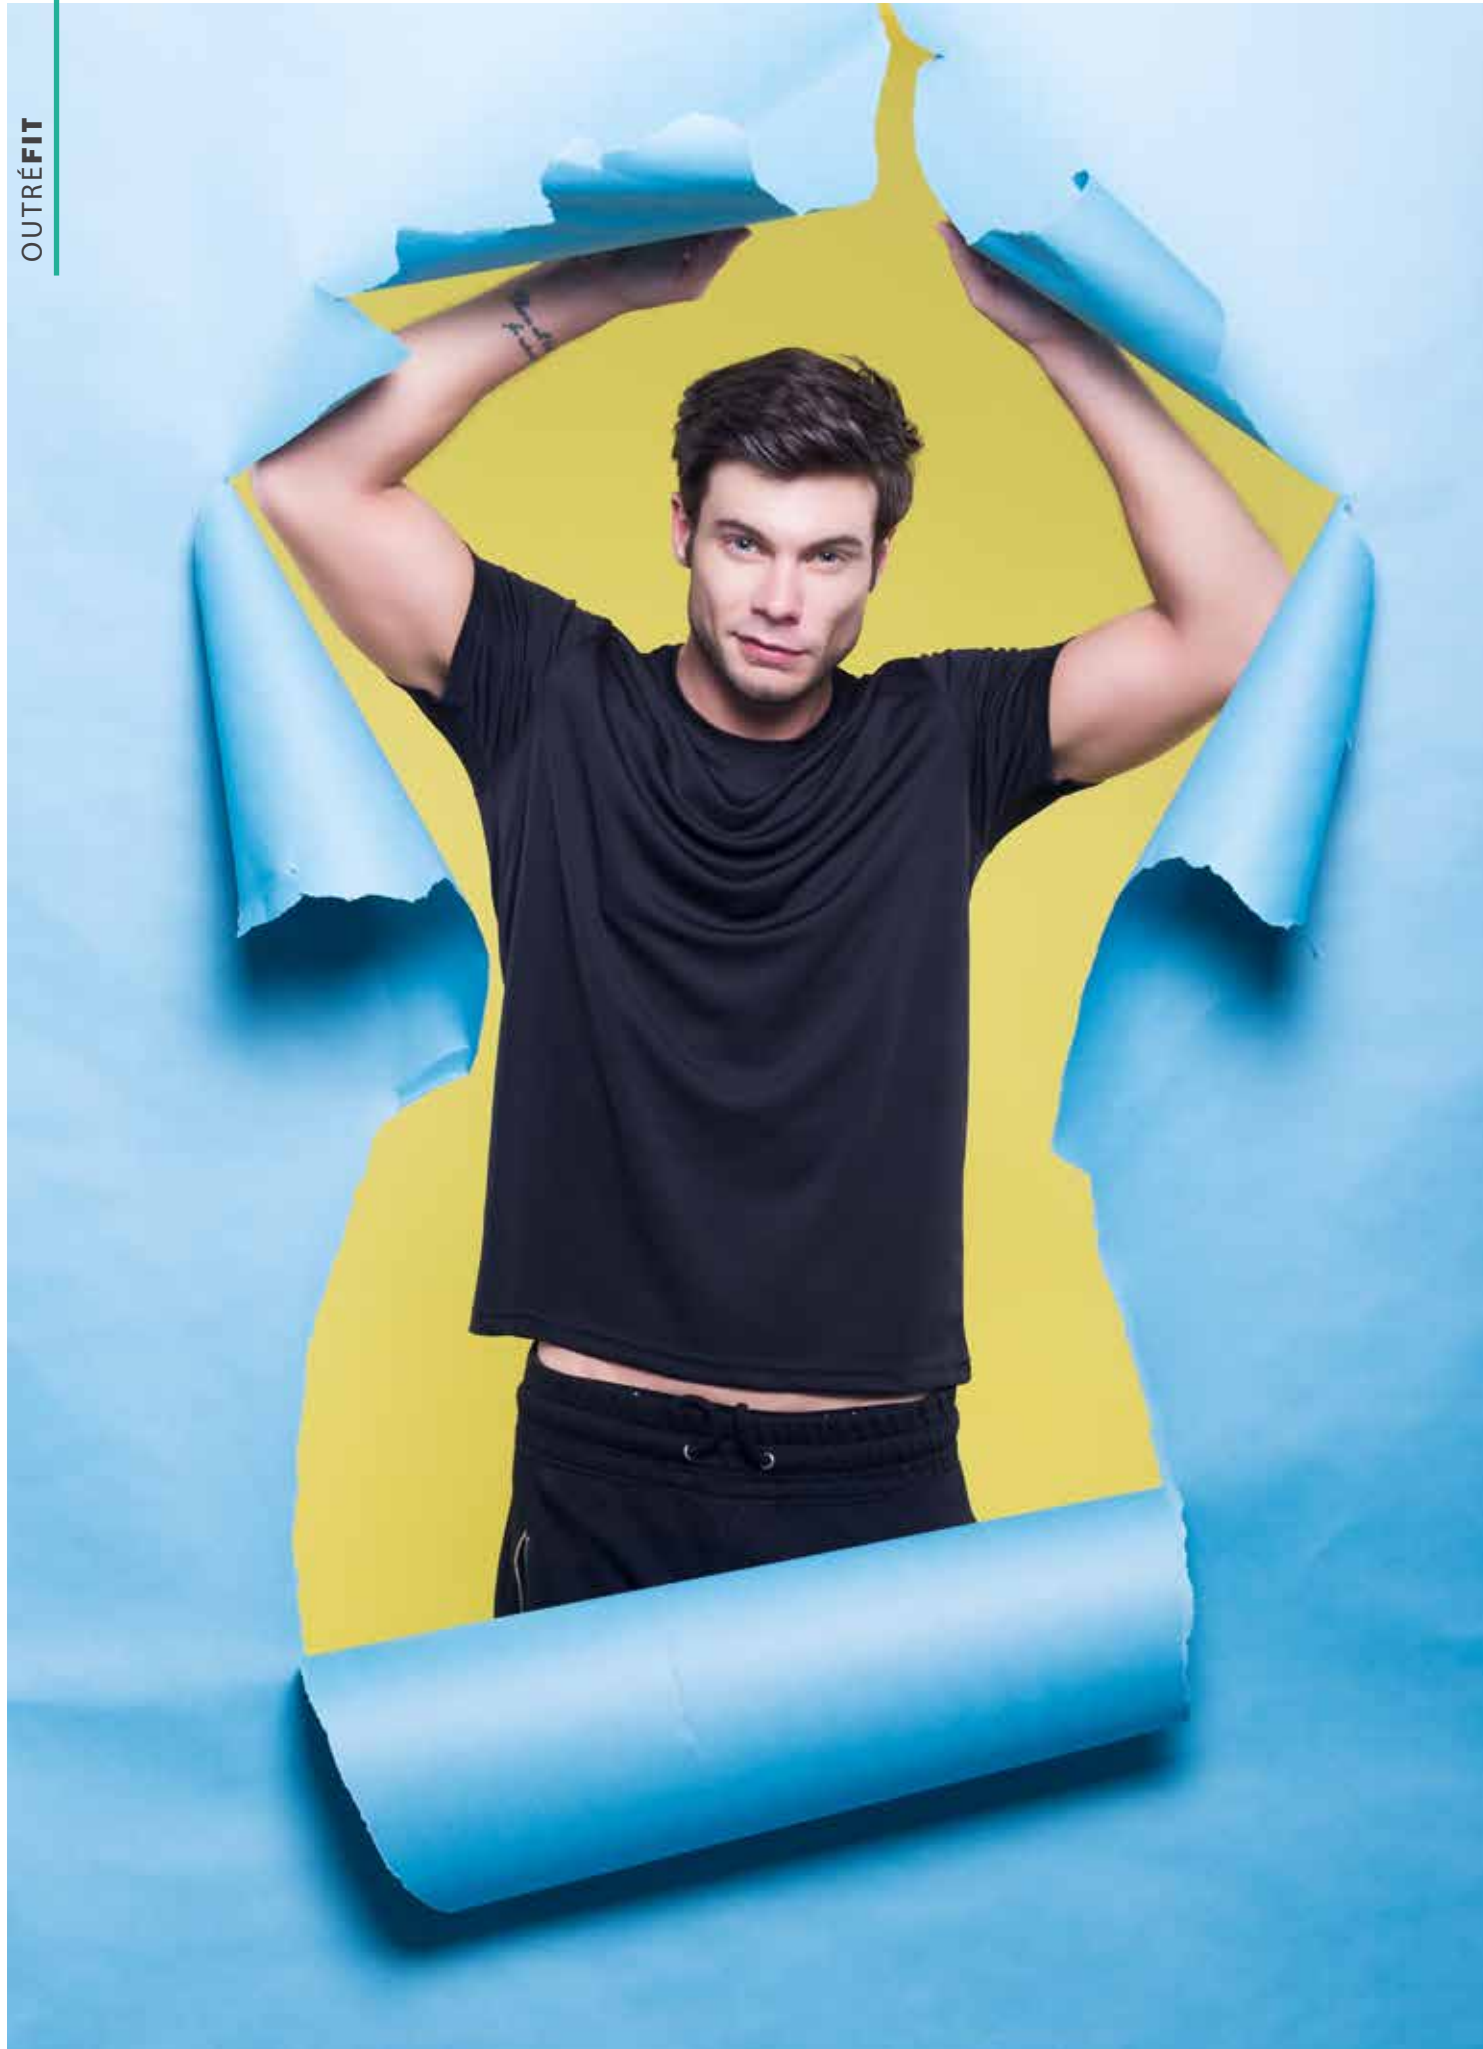

QD 40xx
BACK VIEW

MYR 65.90
SGD 24.40
USD 16.50

ULTIMATE RUNNER QD 50

BIRD'S EYE WEAVE 100% MICROFIBER | UNISEX : 2XS - 3XL | 150 G/M²

QD 5002
VOLT GREEN

QD 5004
SAFETY ORANGE

QD 5007
EGYPTIAN BLUE

QD 5012
TOMATO RED