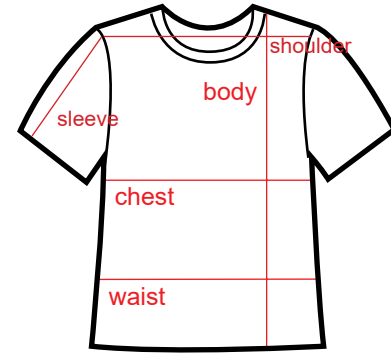

SIZE	CHEST	WAIST	BODY	SHOULDER	SLEEVE
2XS	17"	17"	24"	12"	6.5"
XS	18"	18"	25"	13"	7"
S	19"	19"	26"	14"	7.5"
M	20"	20"	27"	15"	8"
L	21"	21"	28"	16"	8.5"
XL	22"	22"	29"	17"	9"
2XL	23"	23"	30"	18"	9.5"
3XL	24"	24"	31"	19"	10"