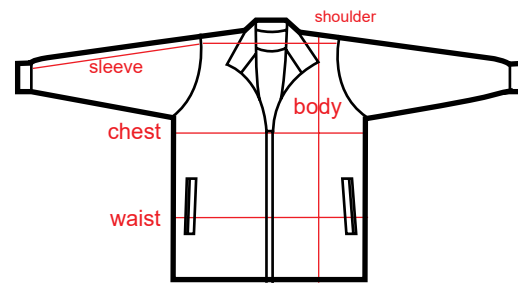

LADIES FITTING T-SHIRT

SIZE	CHEST	WAIST	BODY	SHOULDER	SLEEVE
S	16"	15"	22.5"	13"	6"
M	17"	16"	23.5"	14"	6.5"
L	18"	17"	24.5"	15"	6.5"