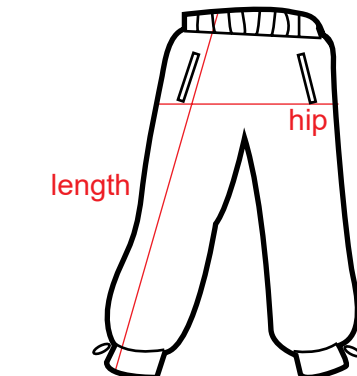

SPORT PANTS

SIZE	WAIST	HIP	LENGTH
XS	23.2" - 32"	36.8"	16.2"
S	24.8" - 34.4"	39.2"	16.6"
M	25.6" - 36"	42.4"	17"
L	28" - 38"	44.8"	17.4"
XL	29.6" - 40"	46.4"	17.8"