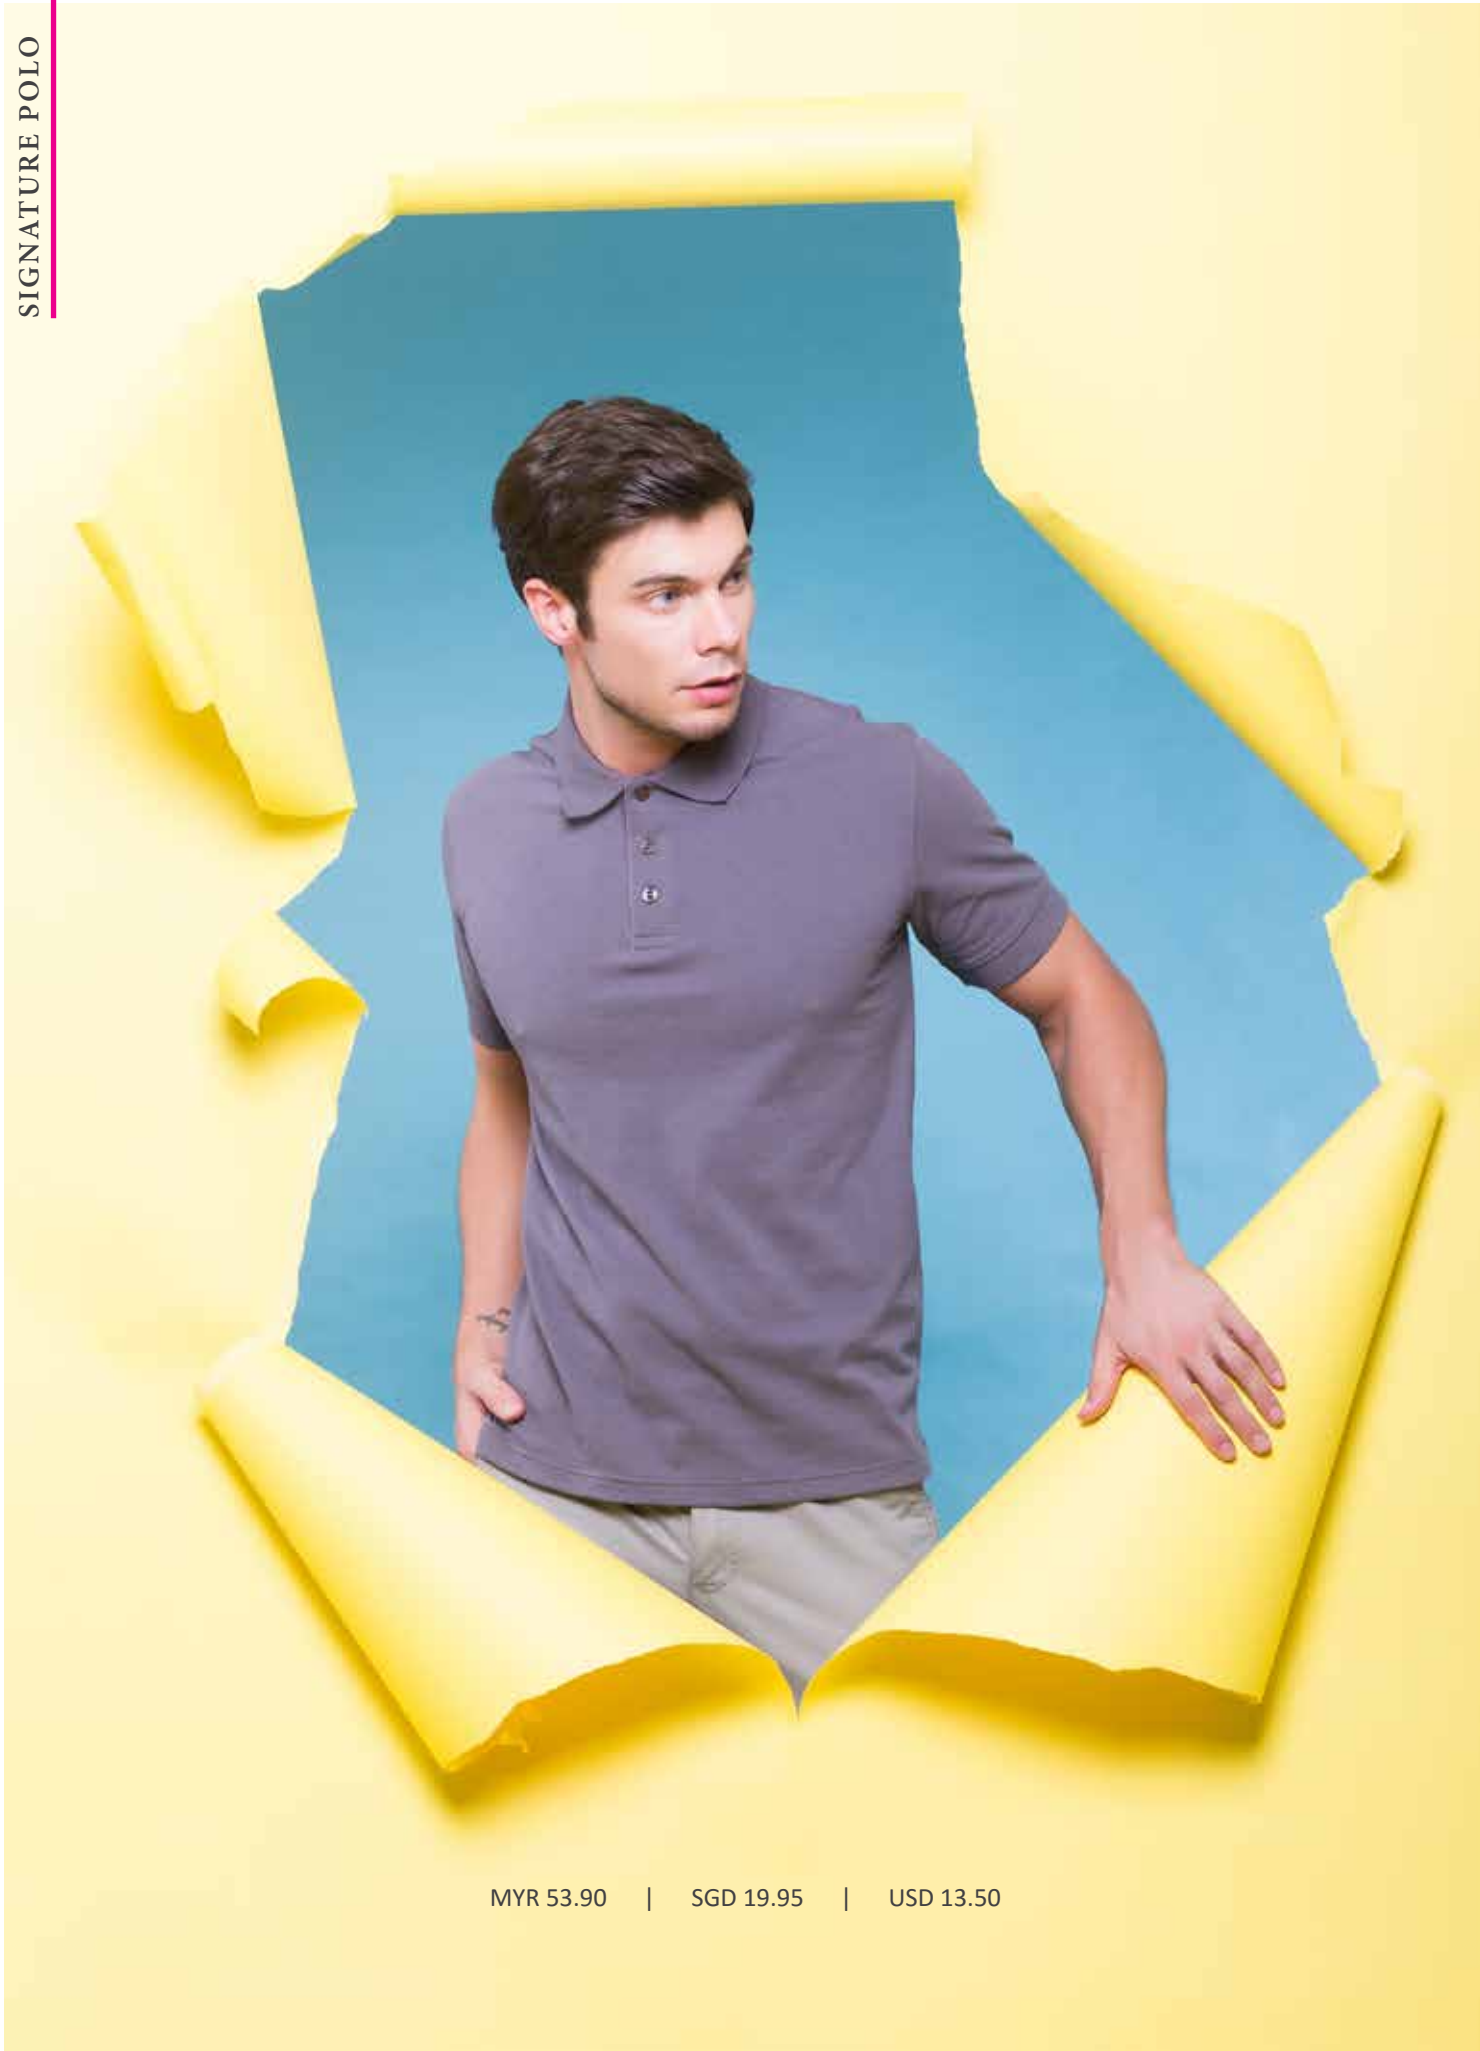

Whether it's a game of golf, business meetings and casual meet ups, our Signature Polo is the only apparel you need. It's smart attention seeking qualities and classy nature is impressive on the first sight. Break out of the mundane expressions and put on an image of class. Your ideal replacement for the F1 uniform.