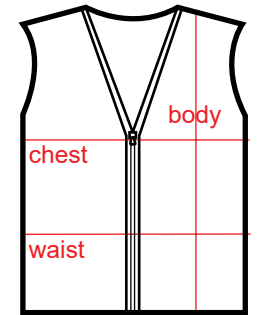

SIZE CHART

EXECUTIVE JACKET

SIZE	CHEST	WAIST	BODY	SHOULDER
S	22"	22"	26"	18.5"
M	23"	23"	27"	19"
L	24"	24"	28"	19.5"
XL	25"	25"	29"	20"
2XL	26"	26"	30"	20.5"
3XL	27"	27"	31"	21"
4XL	28"	28"	32"	21.5"

COTTON VEST

SIZE	CHEST	WAIST	BODY	SHOULDER	SLEEVE
S	19"	19"	24"	15"	-
M	20"	20"	25"	15.5"	-
L	21"	21"	26"	16"	-
XL	22"	22"	27"	16.5"	-
2XL	23"	23"	28"	17"	-
3XL	24"	24"	29"	17.5"	-

FOOTBALL JERSEY

SIZE	CHEST	WAIST	BODY	SHOULDER	SLEEVE
XS	18"	18"	25"	15"	7"
S	19"	19"	26"	16"	7.5"
M	20"	20"	27"	17"	8"
L	21"	21"	28"	18"	8.5"
XL	22"	22"	29"	19"	9"