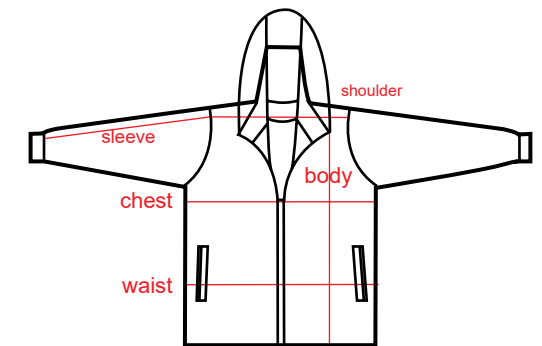

SIZE	CHEST	WAIST	BODY	SHOULDER	SLEEVE
S	19"	19"	24"	15"	-
M	20"	20"	25"	15.5"	-
L	21"	21"	26"	16"	-
XL	22"	22"	27"	16.5"	-
2XL	23"	23"	28"	17"	-
3XL	24"	24"	29"	17.5"	-

FOOTBALL JERSEY

SIZE	CHEST	WAIST	BODY	SHOULDER	SLEEVE
XS	18"	18"	25"	15"	7"
S	19"	19"	26"	16"	7.5"
M	20"	20"	27"	17"	8"
L	21"	21"	28"	18"	8.5"
XL	22"	22"	29"	19"	9"

CHILDREN / YOUTH JERSEY

SIZE	CHEST	WAIST	BODY	SHOULDER	SLEEVE
M (34)	17"	17"	24"	15"	-
L (36)	18"	18"	25"	16"	-
XL (38)	19"	19"	26"	17"	-

OUTRÉLIGHT POCKETABLE JACKET

SIZE	CHEST	WAIST	BODY	SHOULDER
XS	19"	19"	24"	17"
S	21"	21"	26"	19"
M	22"	22"	27"	19.5"
L	23"	23"	28"	20"
XL	24"	24"	29"	20.5"
2XL	25"	25"	30"	21"
3XL	26"	26"	31"	21.5"