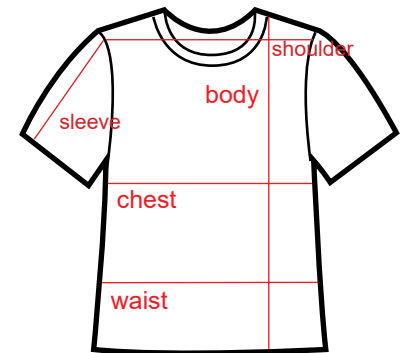

FOOTBALL JERSEY

SIZE	CHEST	WAIST	BODY	SHOULDER	SLEEVE
XS	18"	18"	25"	15"	7"
S	19"	19"	26"	16"	7.5"
M	20"	20"	27"	17"	8"
L	21"	21"	28"	18"	8.5"
XL	22"	22"	29"	19"	9"