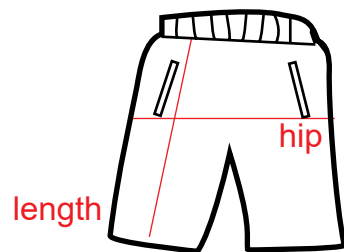

F1 SHIRT / CORPORATE UNIFORM

SIZE	CHEST	WAIST	BODY	SHOULDER	SLEEVE
S	20"	20"	28"	16.5"	9"
M	21"	21"	29"	17.5"	9.5"
L	22"	22"	30"	18.5"	9.5"
XL	23"	23"	31"	19.5"	10"
2XL	24"	24"	32"	20.5"	10"
3XL	25"	25"	33"	21.5"	10.5"