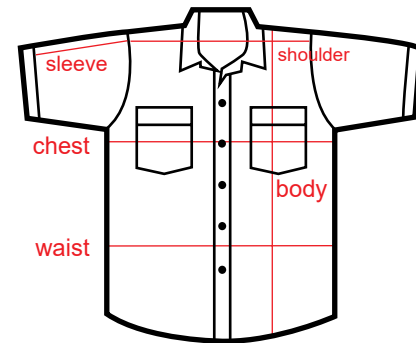

REVERSIBLE JACKET / TRACK TOP

SIZE	CHEST	WAIST	BODY	SHOULDER
S	22"	22"	26"	19"
M	23"	23"	27"	19.5"
L	24"	24"	28"	20"
XL	25"	25"	29"	20.5"
2XL	26"	26"	30"	21"
3XL	27"	27"	31"	21.5"