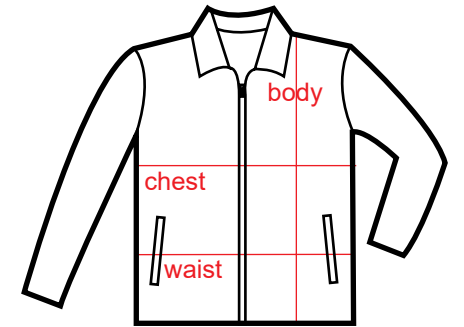

SPORT PANTS

SIZE	WAIST	HIP	LENGTH
XS	23.2" - 32"	36.8"	16.2"
S	24.8" - 34.4"	39.2"	16.6"
M	25.6" - 36"	42.4"	17"
L	28" - 38"	44.8"	17.4"
XL	29.6" - 40"	46.4"	17.8"

TRACK BOTTOM

SIZE	WAIST	HIP	LENGTH
S	29" - 32"	35" - 37.5"	39"
M	32" - 35"	37.5" - 41"	40"
L	35" - 38"	41" - 44"	41"
XL	38" - 43"	44" - 47"	42"
2XL	43" - 47.5"	47" - 50.5"	43"
3XL	47.5" - 52.5"	50.5" - 53.5"	44"

SIZE CHART

EXECUTIVE JACKET

SIZE	CHEST	WAIST	BODY	SHOULDER
S	22"	22"	26"	18.5"
M	23"	23"	27"	19"
L	24"	24"	28"	19.5"
XL	25"	25"	29"	20"
2XL	26"	26"	30"	20.5"
3XL	27"	27"	31"	21"
4XL	28"	28"	32"	21.5"

COTTON VEST